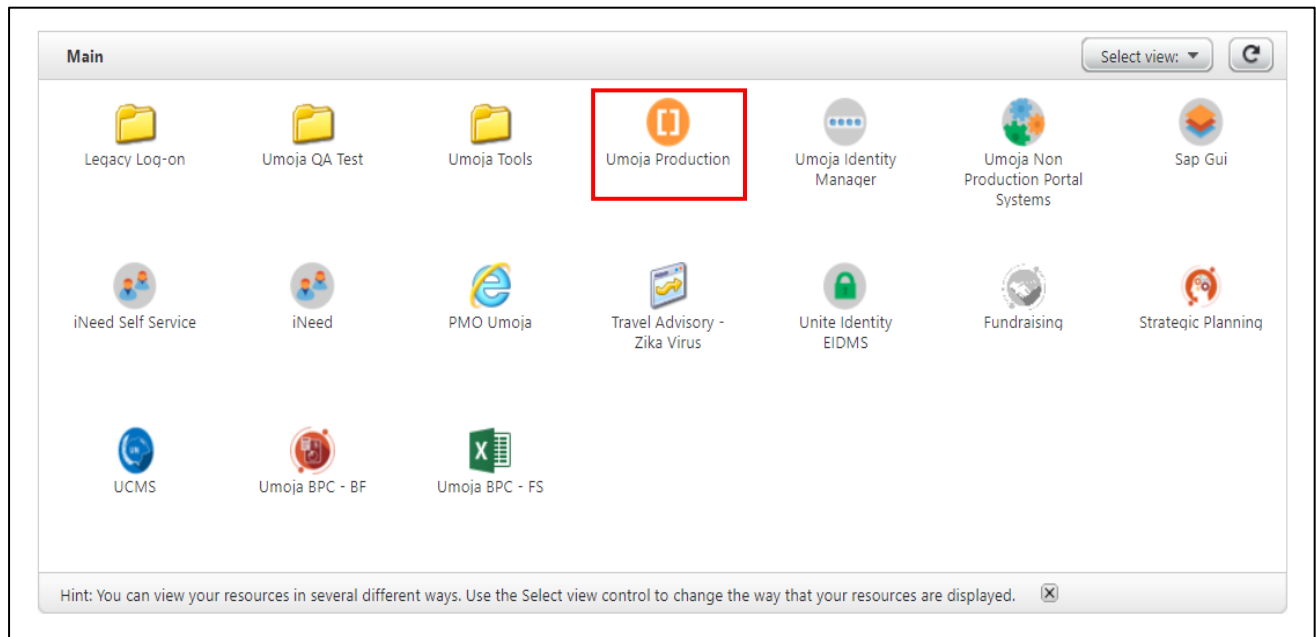

Accessing Transportation Management, Transportation Planning (TPTM)

Objective: These steps are for accessing TM system from the Umoja website.

1 Login to <https://login.umoja.un.org/> using your Unite ID

2 Click on 'Umoja Production'